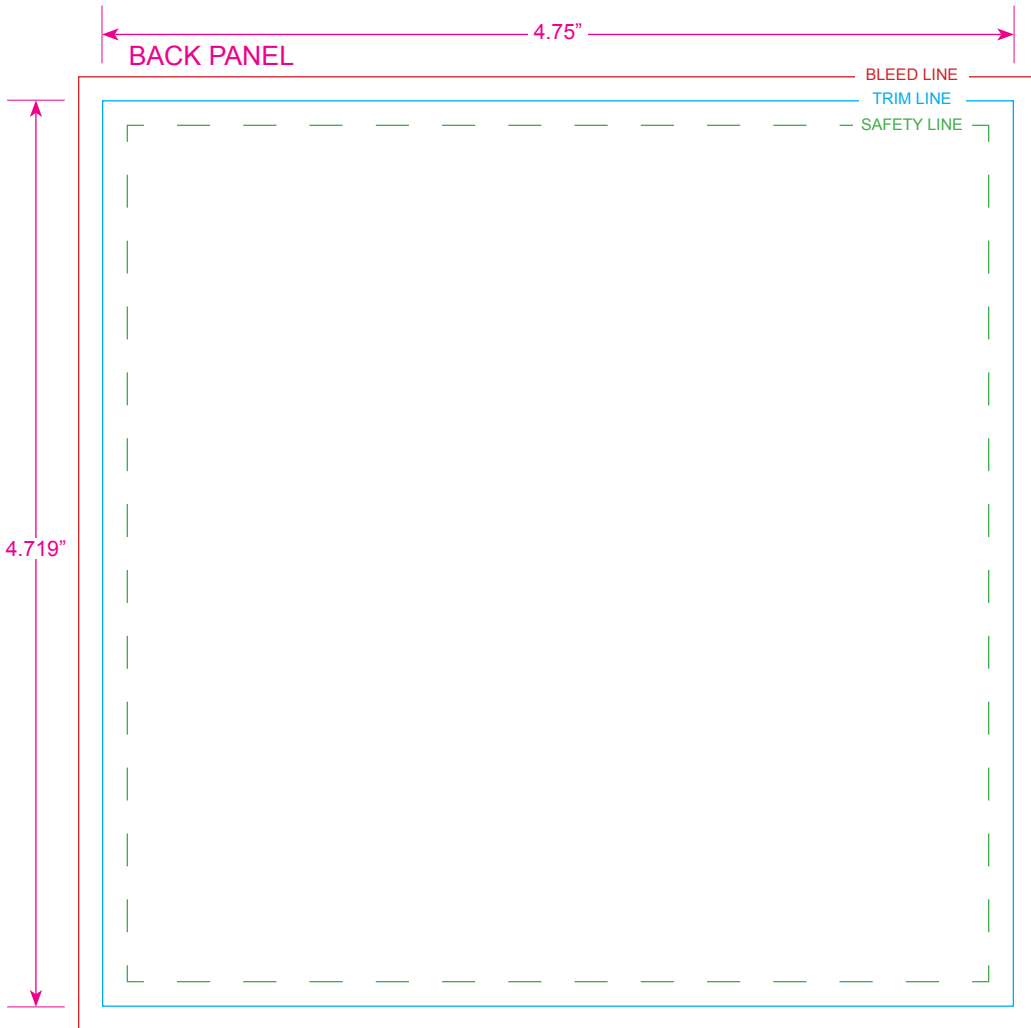

**AIMedia Solutions**  
12/30/2010  
InDesign Template Available  
CD 2 Page Insert  
4.75" x 4.719"  
Die: A1002

**Bleed Line:**

Please extend your art 0.125" past the trim line for all elements that touches the edge.

**Trim Line:**

Document will trim on this line.

**Safety Line:**

Text and graphics you do not intend to trim should remain inside the green dashed line.

**AIMedia Solutions**  
12/30/2010  
InDesign Template Available  
CD 2 Page Insert  
4.75" x 4.719"  
Die: A1002

**Bleed Line:**

Please extend your art 0.125"  
past the trim line for all elements  
that touches the edge.

**Trim Line:**

Document will trim on this line.

**Safety Line:**

Text and graphics you do not  
intend to trim should remain  
inside the green dashed line.