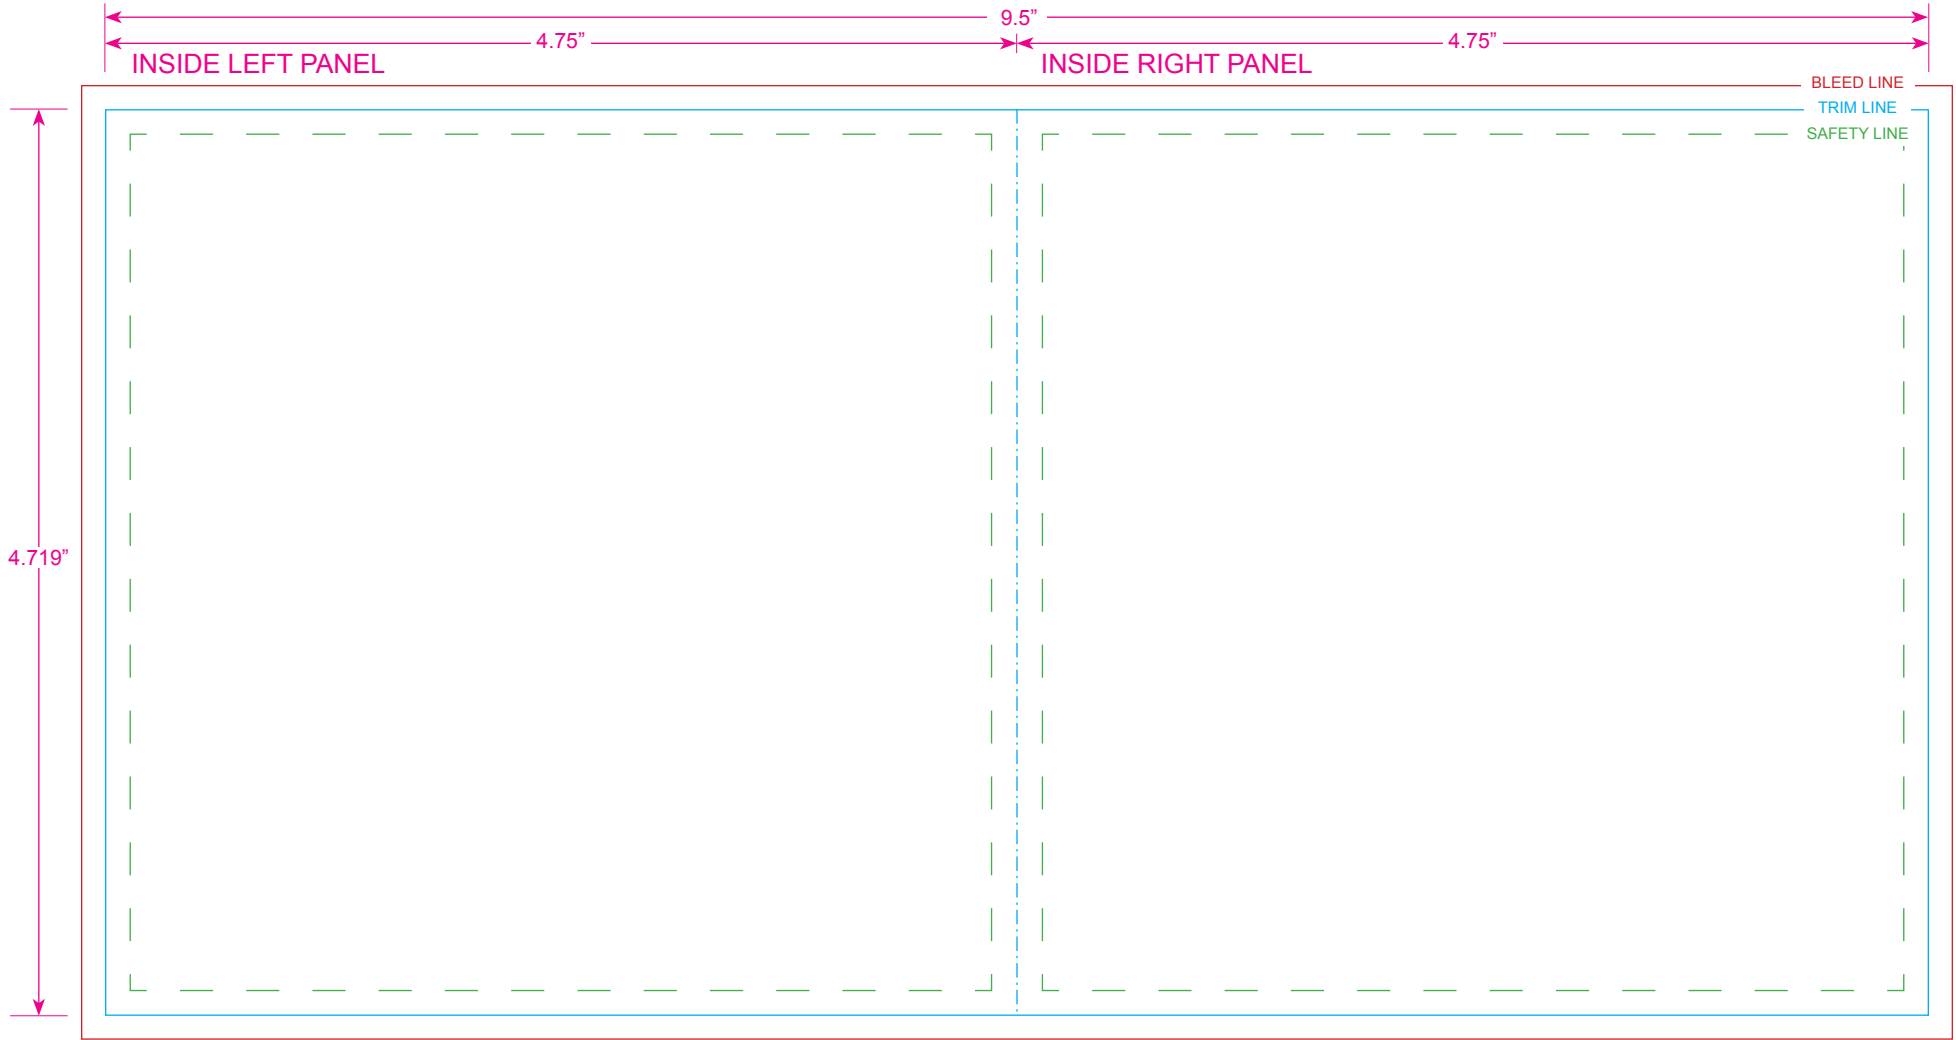

AIMedia Solutions
 10/12/2010
 InDesign Template Available
 CD 4 Page Folder
 9.5" x 4.719" (Flat)
 4.75" x 4.719" (Finished)
 Die: A1003

Bleed Line:

Please extend your art 0.125" past the trim line for all elements that touches the edge.

Trim / Fold Line:

Document will trim or fold on these lines.

Safety Line:

Text and graphics you do not intend to trim should remain inside the green dashed line.

AIMedia Solutions

10/12/2010
 InDesign Template Available
 CD 4 Page Folder
 9.5" x 4.719" (Flat)
 4.75" x 4.719" (Finished)
 Die: A1003

Bleed Line:

Please extend your art 0.125" past the trim line for all elements that touches the edge.

Trim / Fold Line:

Document will trim or fold on these lines.

Safety Line:

Text and graphics you do not intend to trim should remain inside the green dashed line.