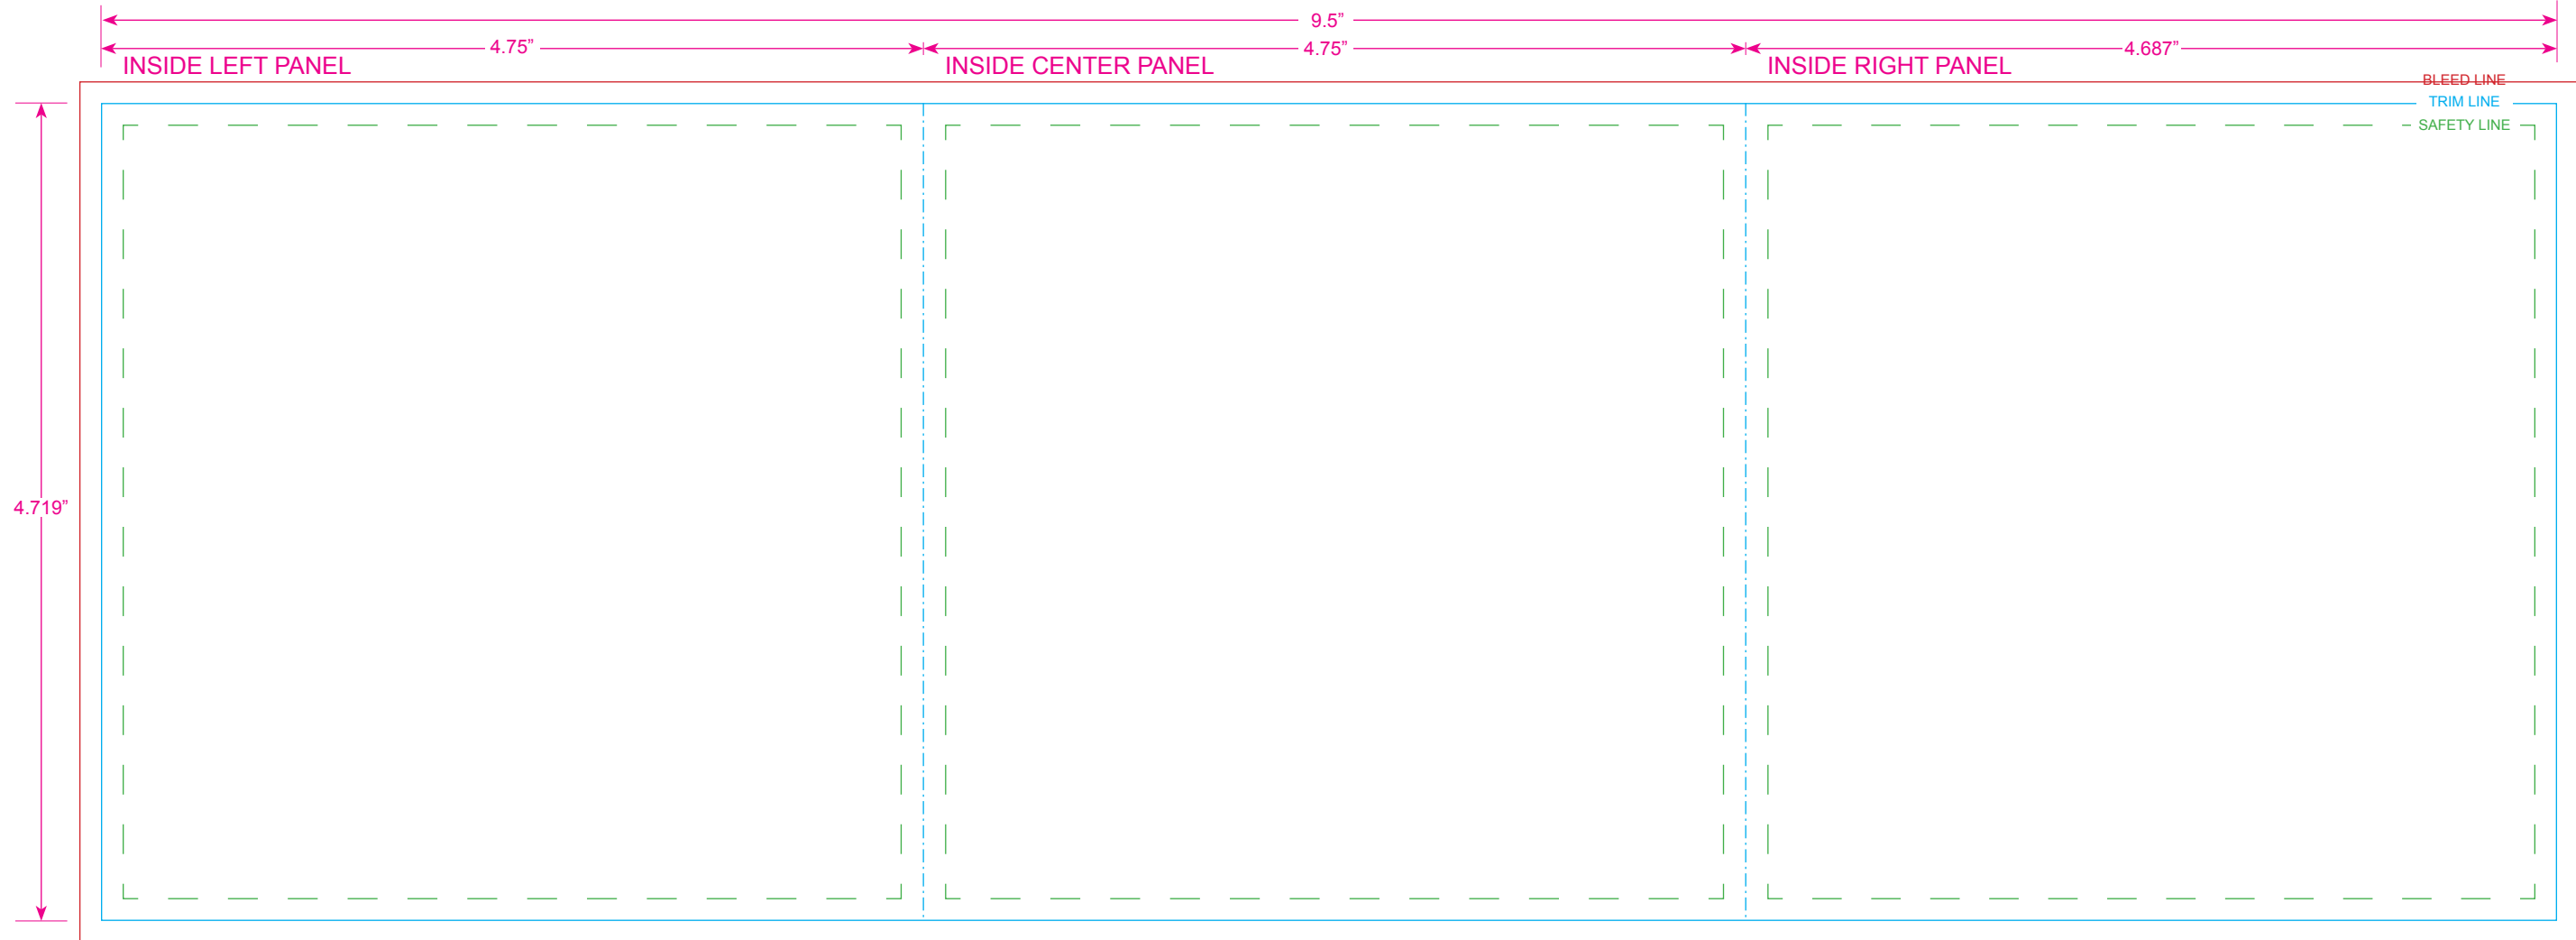

**AIMedia Solutions**  
 12/30/2010  
 InDesign Template Available  
 CD 6 Page Folder  
 14.187" x 4.719" (Flat)  
 4.75" x 4.719" (Finished)  
 Die: A1005

**Bleed Line:**

Please extend your art 0.125" past the trim line for all elements that touches the edge.

**Trim / Fold Line:**

Document will trim or fold on these lines.

**Safety Line:**

Text and graphics you do not intend to trim should remain inside the green dashed line.

**AIMedia Solutions**  
 12/30/2010  
 InDesign Template Available  
 CD 6 Page Folder  
 14.187" x 4.719" (Flat)  
 4.75" x 4.719" (Finished)  
 Die: A1005

**Bleed Line:**  
 Please extend your art 0.125"  
 past the trim line for all elements  
 that touches the edge.

**Trim / Fold Line:**  
 Document will trim or fold on  
 these lines.

**Safety Line:**  
 Text and graphics you do not  
 intend to trim should remain  
 inside the green dashed line.