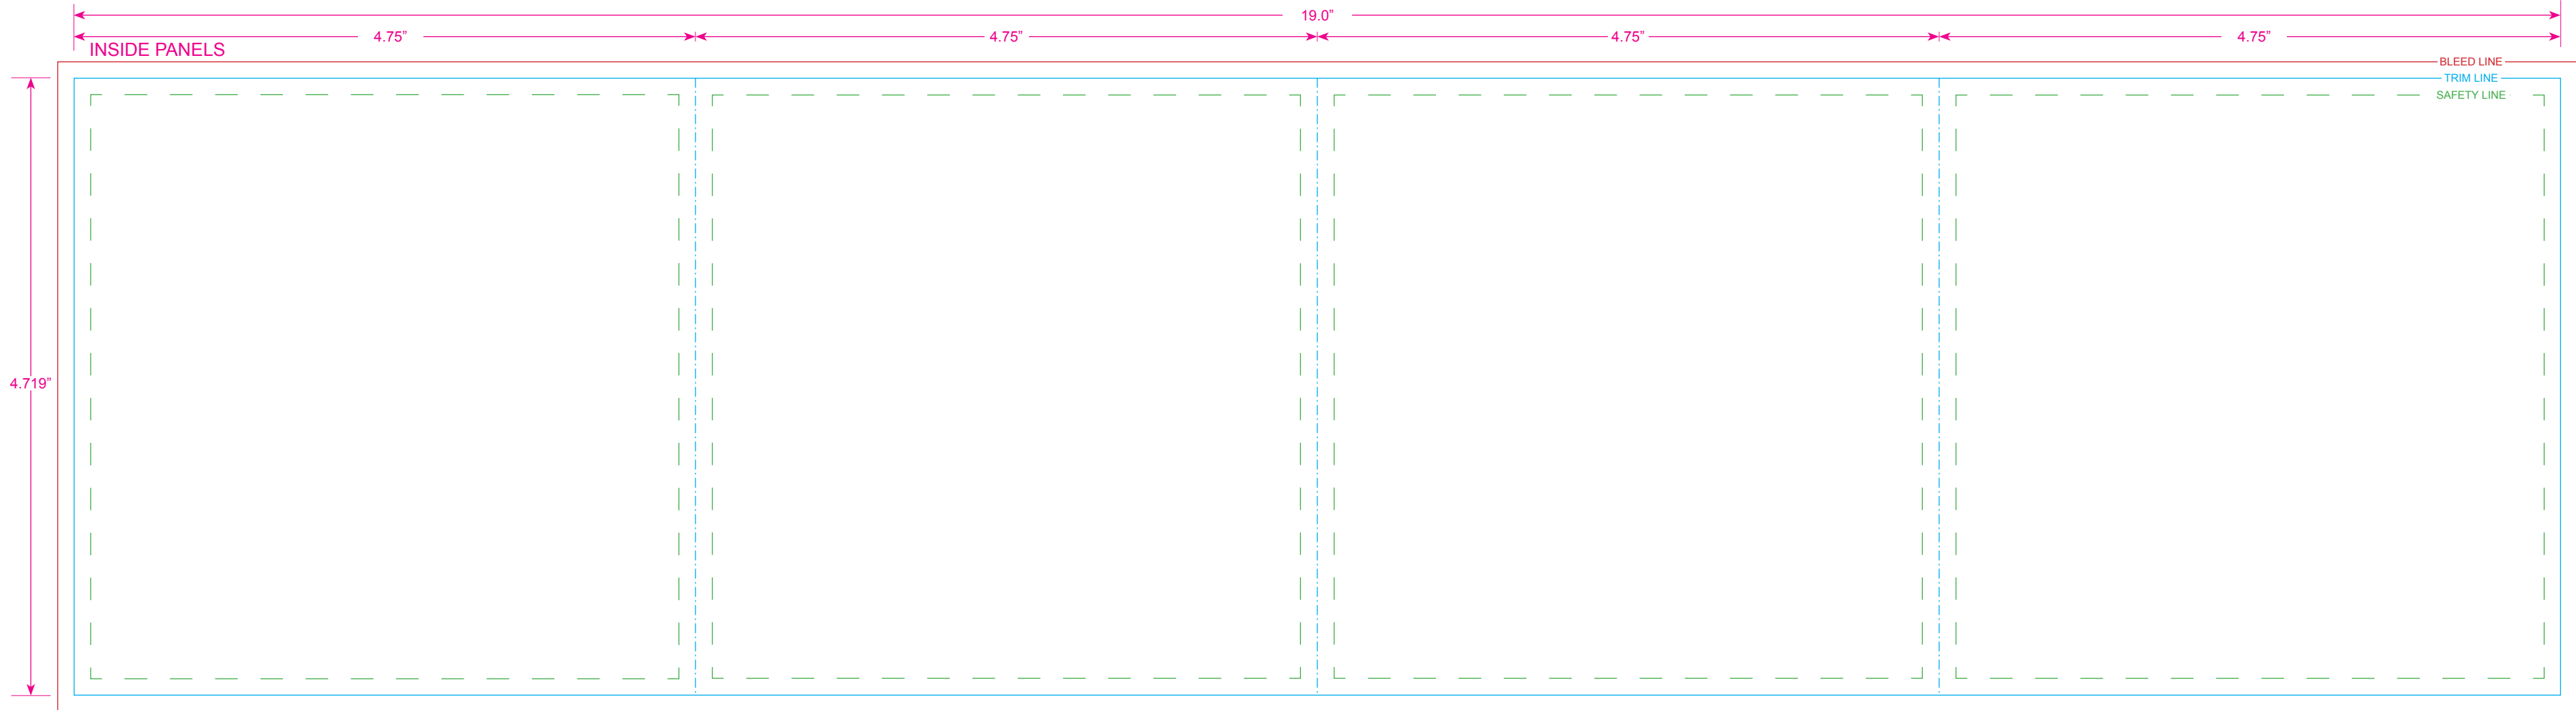

AIMedia Solutions
 01/31/2011
 InDesign Template Available
 CD 8 Page Folder - Accordion Fold
 19.0" x 4.719" (Flat)
 4.75" x 4.719" (Finished)
 Die: A1009 - V2.0

Bleed Line:

Please extend your art 0.125" past the trim line for all elements that touches the edge.

Trim / Fold Line:

Document will trim or fold on these lines.

Safety Line:

Text and graphics you do not intend to trim should remain inside the green dashed line.

AIMedia Solutions
 01/31/2011
 InDesign Template Available
 CD 8 Page Folder - Accordion Fold
 19.0" x 4.719" (Flat)
 4.75" x 4.719" (Finished)
 Die: A1009 - V2.0

Bleed Line:

Please extend your art 0.125"
 past the trim line for all elements
 that touches the edge.

Trim / Fold Line:

Document will trim or fold on
 these lines.

Safety Line:

Text and graphics you do not
 intend to trim should remain
 inside the green dashed line.