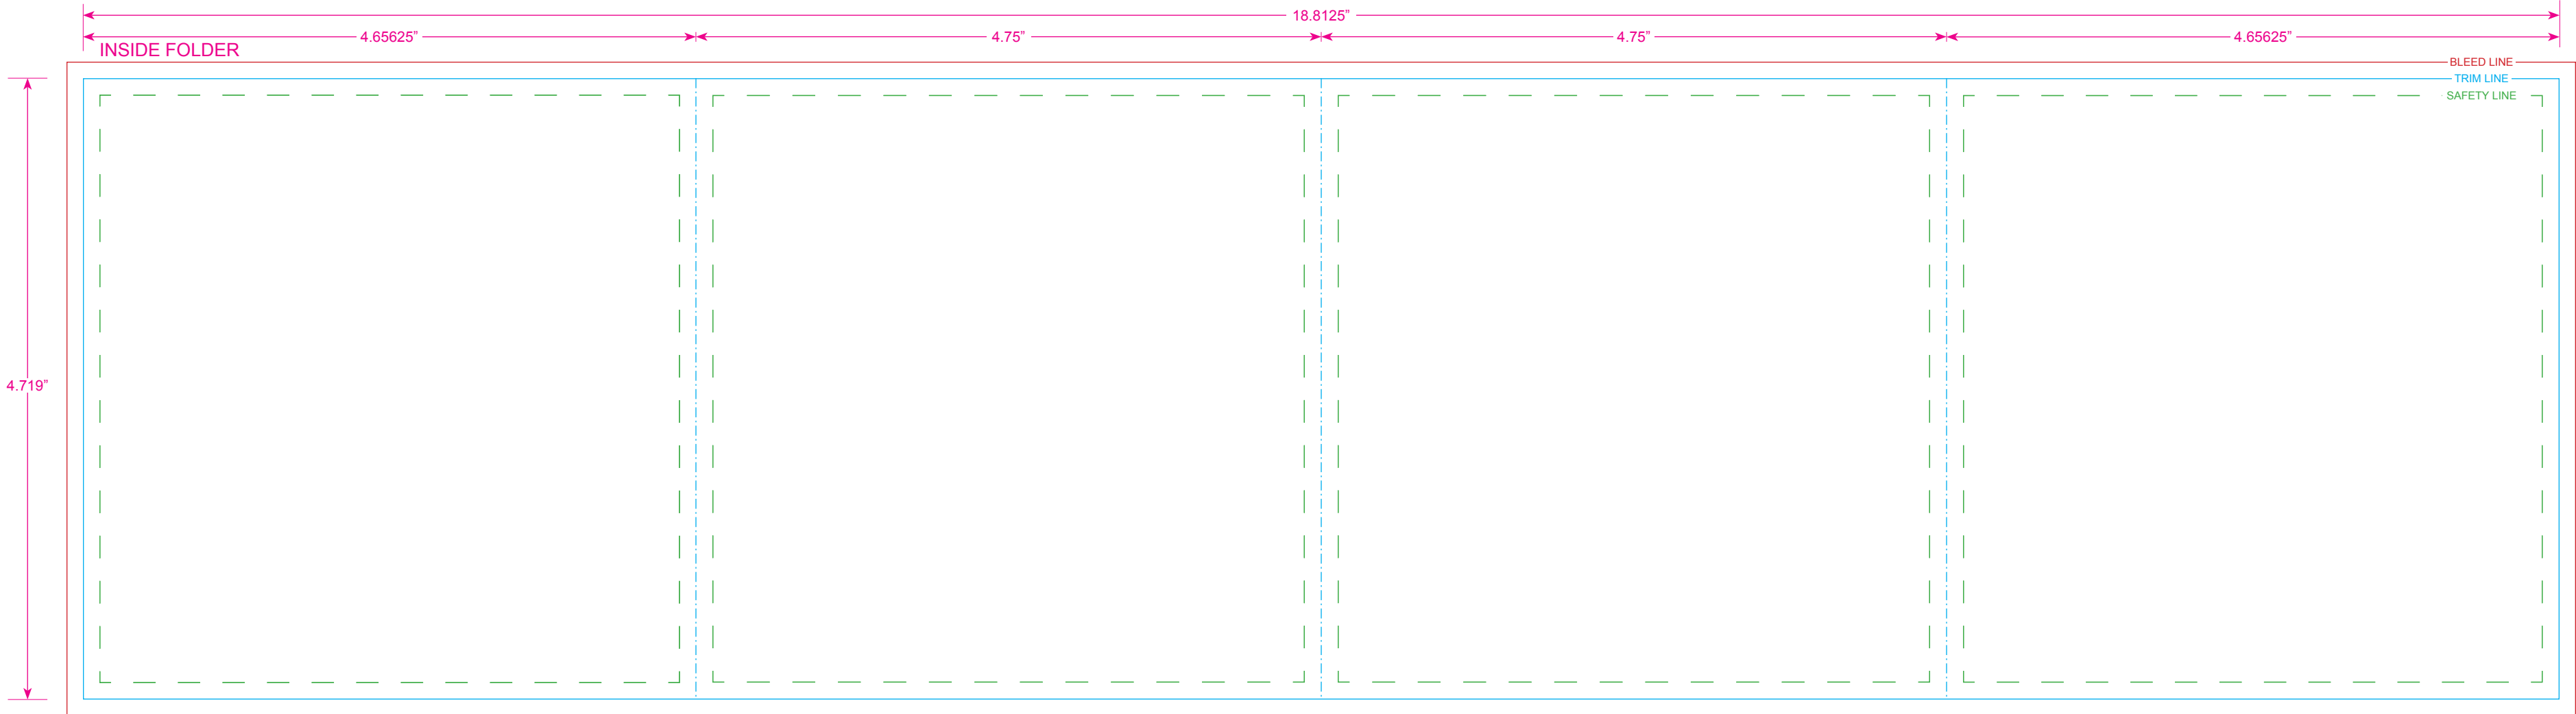

**AIMedia Solutions**  
 01/31/2011  
 InDesign Template Available  
 CD 8 Page Folder - Gate Fold  
 18.8125" x 4.719" (Flat)  
 4.75" x 4.719" (Finished)  
 Die: A1010 - V2.0

**Bleed Line:**

Please extend your art 0.125" past the trim line for all elements that touches the edge.

**Trim / Fold Line:**

Document will trim or fold on these lines.

**Safety Line:**

Text and graphics you do not intend to trim should remain inside the green dashed line.

**AI Media Solutions**

01/31/2011  
 InDesign Template Available  
 CD 8 Page Folder - Gate Fold  
 18.8125" x 4.719" (Flat)  
 4.75" x 4.719" (Finished)  
 Die: A1010 - V2.0

**Bleed Line:**

Please extend your art 0.125"  
 past the trim line for all elements  
 that touches the edge.

**Trim / Fold Line:**

Document will trim or fold on  
 these lines.

**Safety Line:**

Text and graphics you do not  
 intend to trim should remain  
 inside the green dashed line.