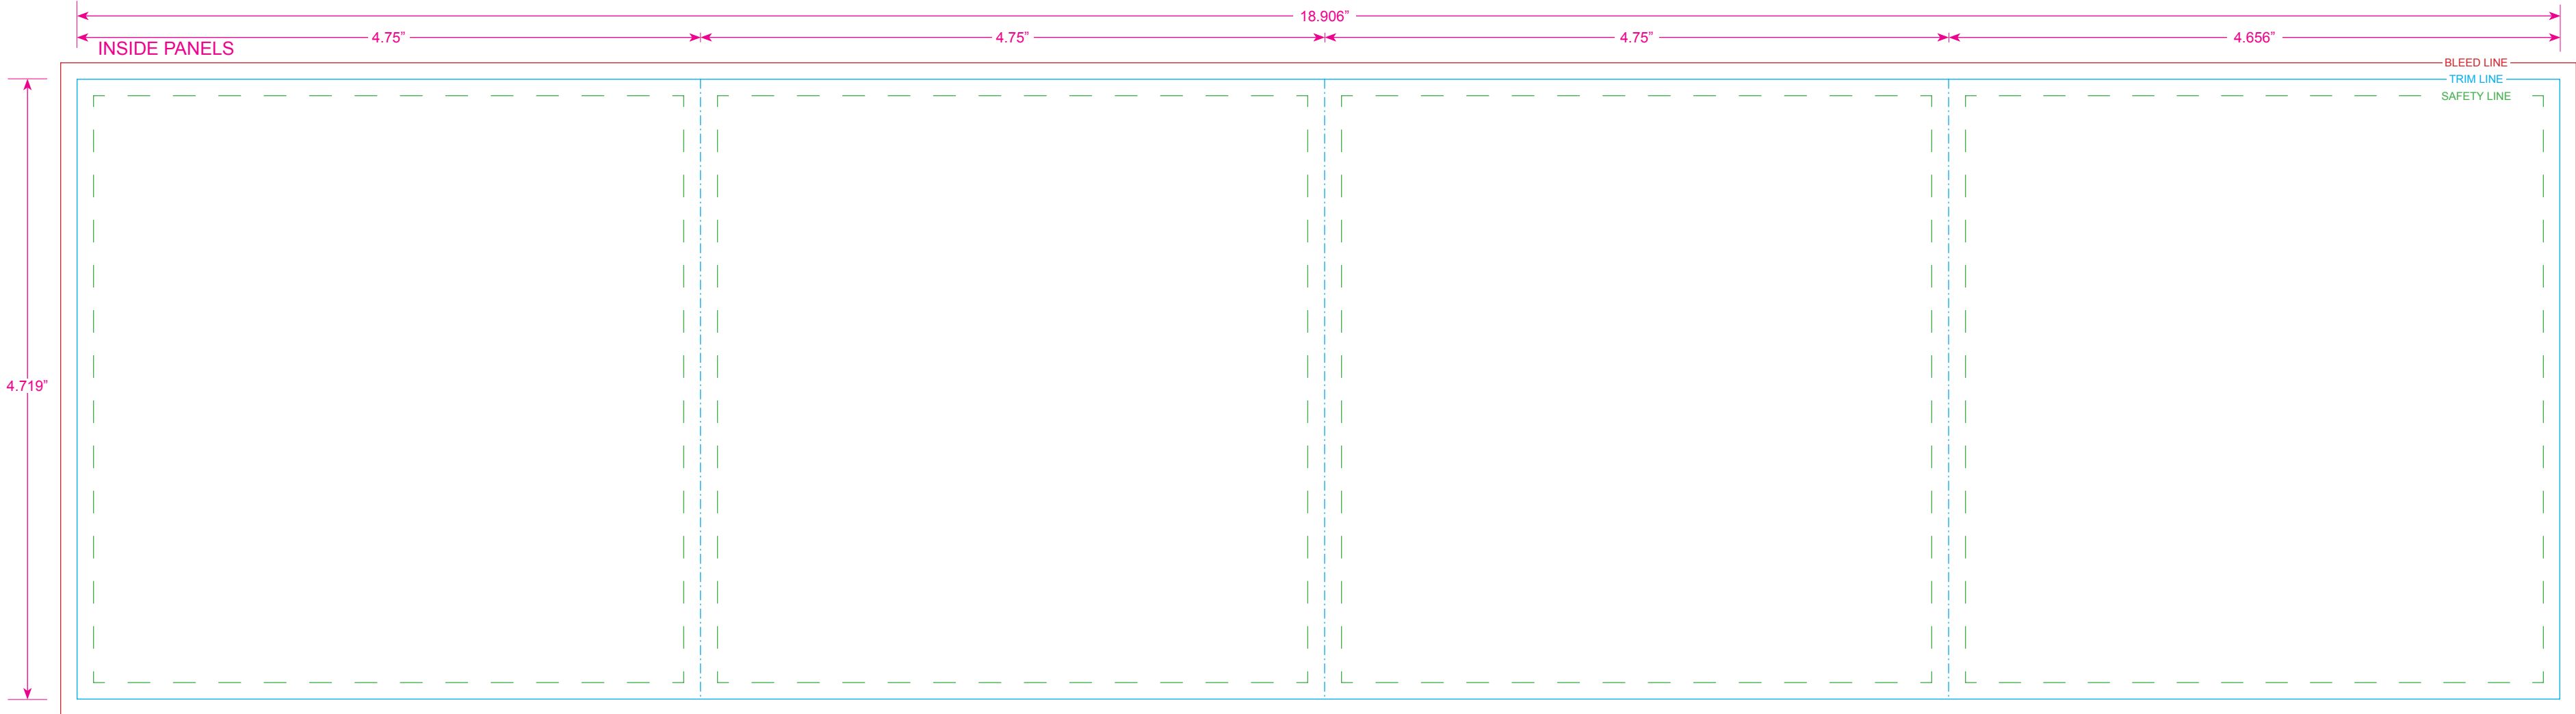

AIMedia Solutions
 12/30/2010
 InDesign Template Available
 CD 8 Page Folder - Preferred Fold
 18.906" x 4.719" (Flat)
 4.75" x 4.719" (Finished)
 Die: A1007 - V2.0

Bleed Line:
 Please extend your art 0.125"
 past the trim line for all elements
 that touches the edge.

Trim / Fold Line:
 Document will trim or fold on
 these lines.

Safety Line:
 Text and graphics you do not
 intend to trim should remain
 inside the green dashed line.

AIMedia Solutions
 12/30/2010
 InDesign Template Available
 CD 8 Page Folder - Preferred Fold
 18.906" x 4.719" (Flat)
 4.75" x 4.719" (Finished)
 Die: A1007 - V2.0

Bleed Line:
 Please extend your art 0.125"
 past the trim line for all elements
 that touches the edge.

Trim / Fold Line:
 Document will trim or fold on
 these lines.

Safety Line:
 Text and graphics you do not
 intend to trim should remain
 inside the green dashed line.