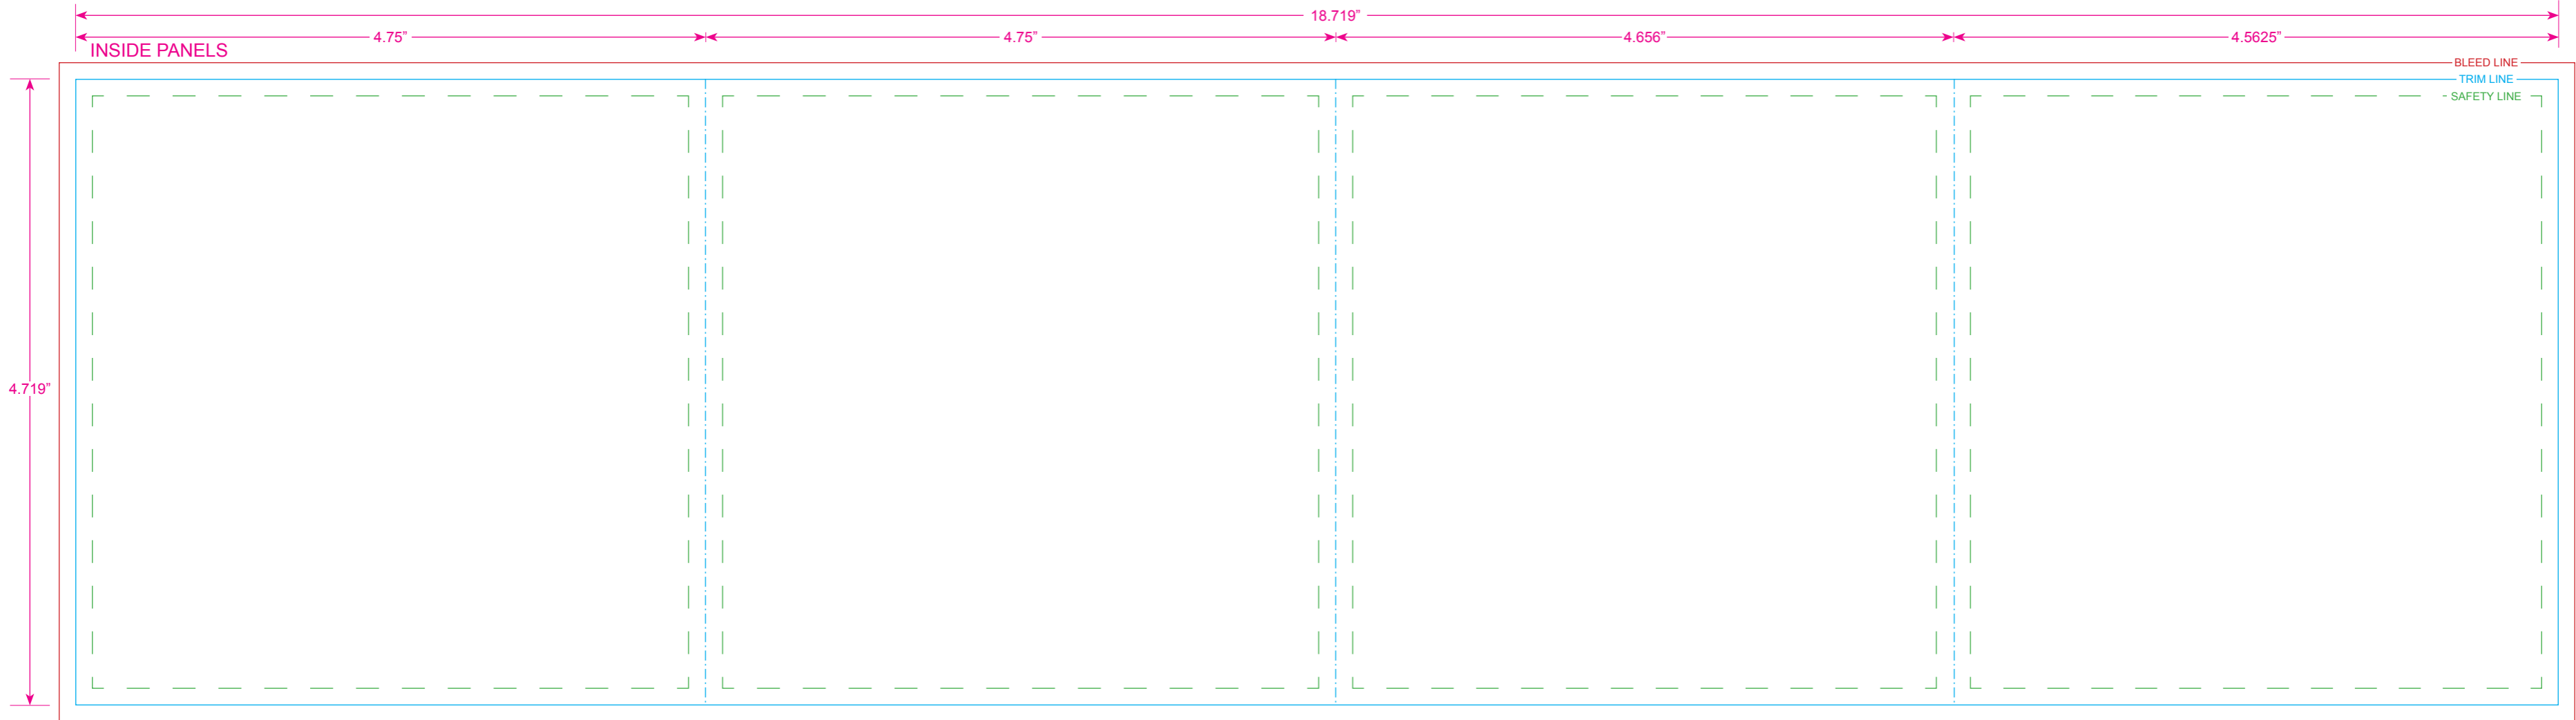

AIMedia Solutions
 12/30/2010
 InDesign Template Available
 CD 8 Page Roll Folder
 18.719" x 4.719" (Flat)
 4.75" x 4.719" (Finished)
 Die: A1008 - V2.0

Bleed Line:

Please extend your art 0.125" past the trim line for all elements that touches the edge.

Trim / Fold Line:

Document will trim or fold on these lines.

Safety Line:

Text and graphics you do not intend to trim should remain inside the green dashed line.

AIMedia Solutions
 12/30/2010
 InDesign Template Available
 CD 8 Page Roll Folder
 18.719" x 4.719" (Flat)
 4.75" x 4.719" (Finished)
 Die: A1008 - V2.0

Bleed Line:

Please extend your art 0.125"
 past the trim line for all elements
 that touches the edge.

Trim / Fold Line:

Document will trim or fold on
 these lines.

Safety Line:

Text and graphics you do not
 intend to trim should remain
 inside the green dashed line.