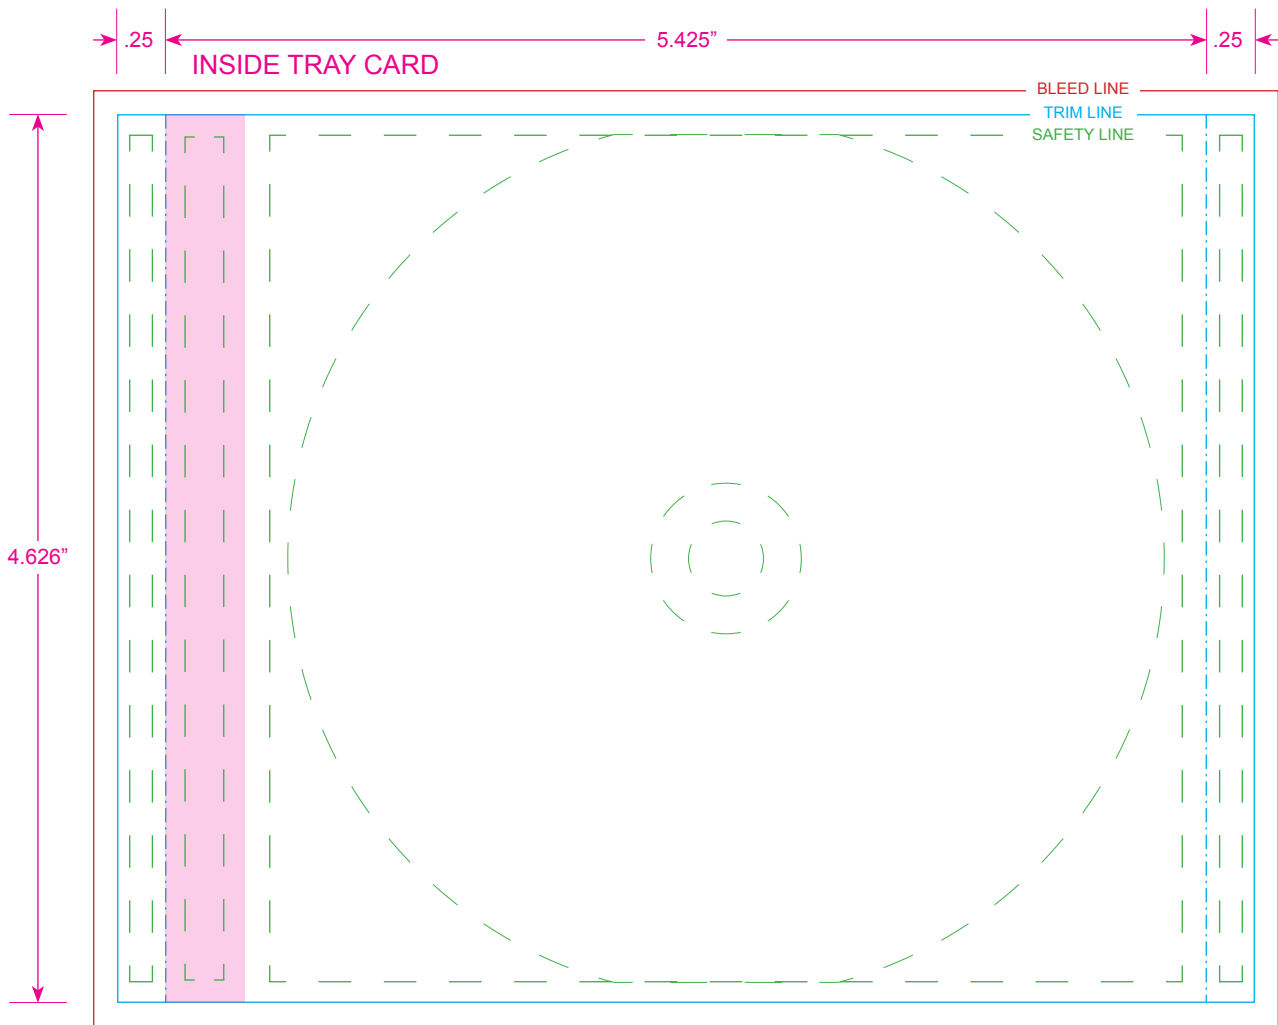

**AIMedia Solutions**  
 10/12/2010  
 InDesign Template Available  
 CD Tray Card  
 5.925" x 4.626"  
 Die: A1001

**Bleed Line:**

Please extend your art 0.125" past the trim line for all elements that touches the edge.

**Trim Line:**

Document will trim or fold on these lines.

**Safety Line:**

Text and graphics you do not intend to trim should remain inside the green dashed line.

**AI Media Solutions**

10/12/2010  
 InDesign Template Available  
 CD Tray Card  
 5.925" x 4.626"  
 Die: A1001

**Bleed Line:**

Please extend your art 0.125" past the trim line for all elements that touches the edge.

**Trim Line:**

Document will trim or fold on these lines.

**Safety Line:**

Text and graphics you do not intend to trim should remain inside the green dashed line.

Area where disc will lay in tray

**Light Pink Area:**

Area visible from the front of the jewel case when a clear tray is used.